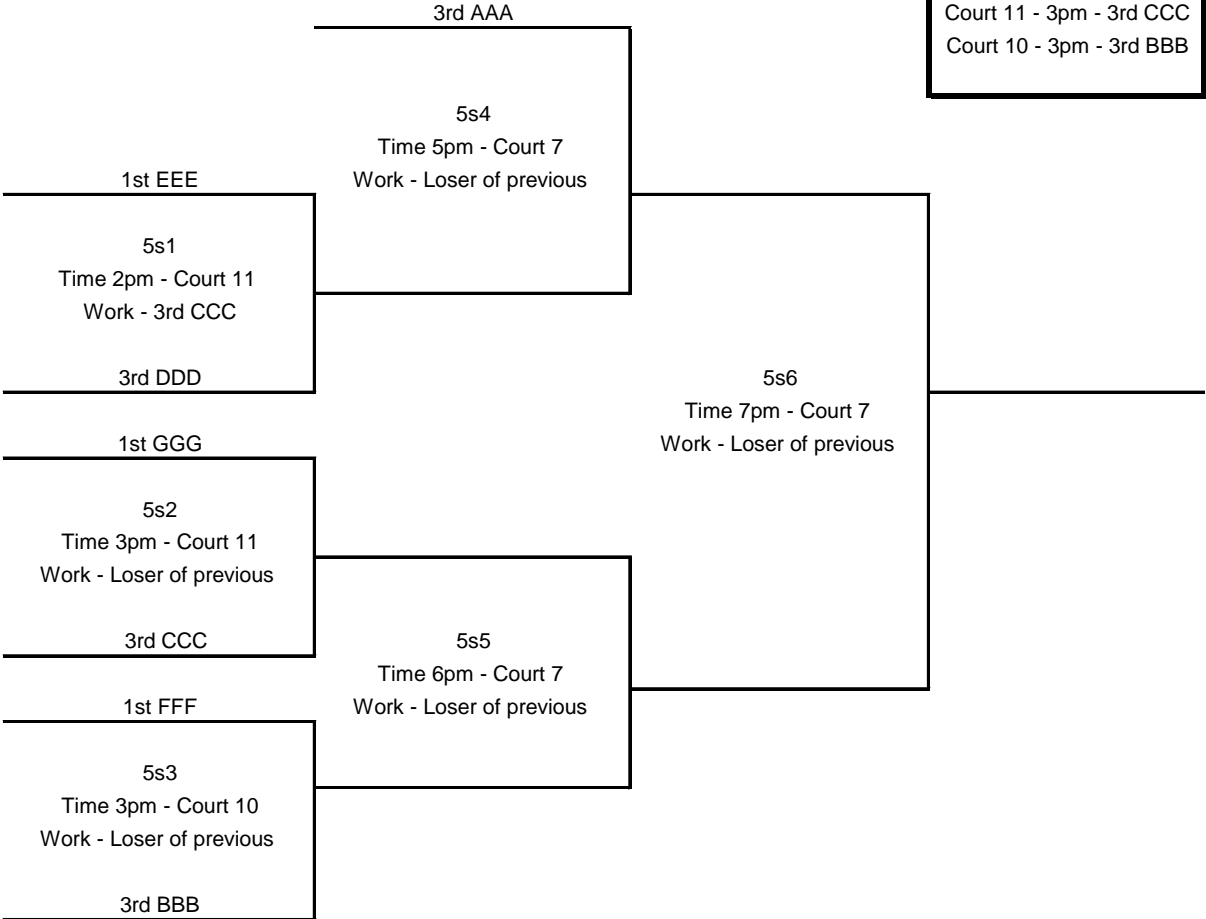

15 Silver Playoffs

Early Work
Court 11 - 3pm - 3rd CCC
Court 10 - 3pm - 3rd BBB