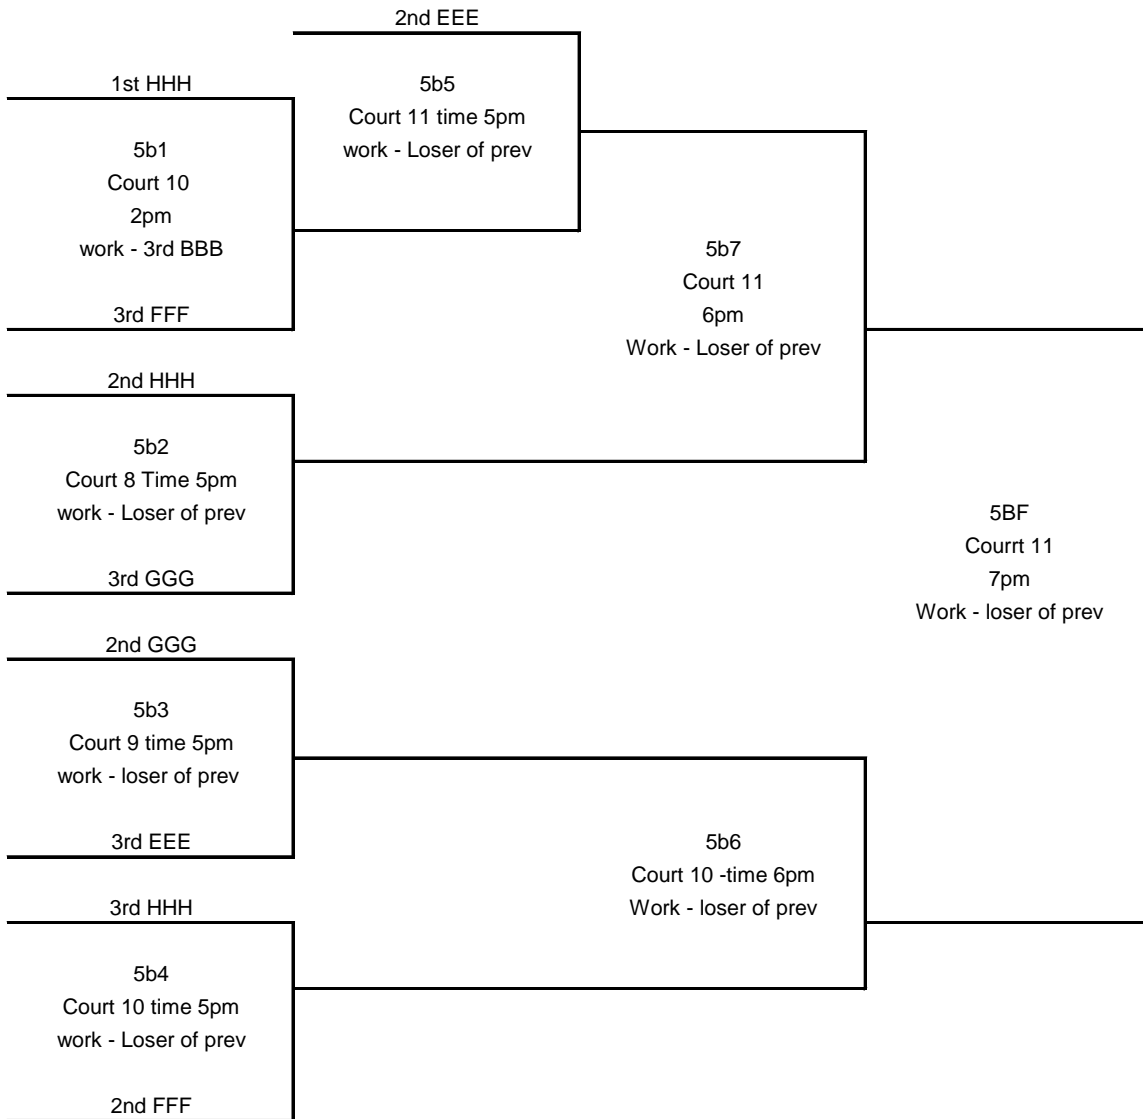

Pool 5DDD		Court 8	
	Team	Wins	Loss
1	1st DD		
2	1st EE		
3	2nd AA		

Pool 5FFF		Court 10	
	Team	Wins	Loss
1	3rd BB		
2	3rd EE		
3	1st HH		

Pool 5HHH		Court 4	
	Team	Wins	Loss
1	loser 5ch3		
2	3rd HH		
3	3rd GG		

1 vs 3	2
2 vs 3	1
1 vs 2	3

15 Gold Playoffs

15 Silver Playoffs

Early Work  
Court 11 - 3pm - 3rd CCC  
Court 10 - 3pm - 3rd BBB

15 Bronze Playoffs

# 15 and under Flow Chart