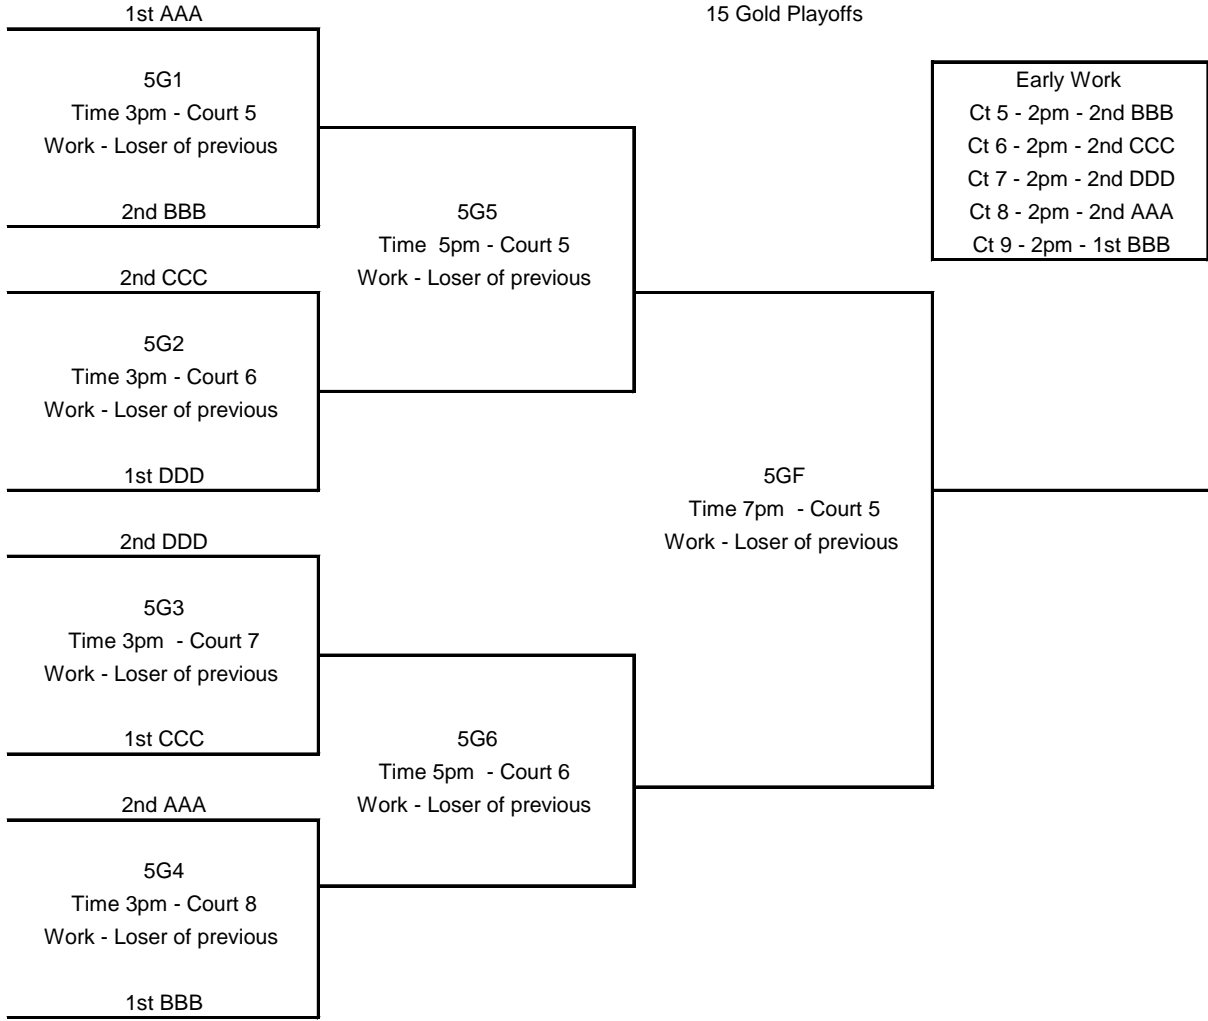

15's Third Round

Pool 5AAA		Court 5	
	Team	Wins	Loss
1	1st AA		
2	2nd EE		
3	2nd DD		

Pool 5CCC		Court 7	
	Team	Wins	Loss
1	1st CC		
2	1st FF		
3	2nd BB		

Pool 5EEE		Court 9	
	Team	Wins	Loss
1	3rd AA		
2	3rd FF		
3	1st GG		

Pool 5GGG		Court 11	
	Team	Wins	Loss
1	3rd CC		
2	3rd DD		
3	winner 5ch3		

Play starts at 8am

Pool 5BBB		Court 6	
	Team	Wins	Loss
1	1st BB		
2	2nd FF		
3	2nd CC		

Pool 5DDD		Court 8	
	Team	Wins	Loss
1	1st DD		
2	1st EE		
3	2nd AA		

Pool 5FFF		Court 10	
	Team	Wins	Loss
1	3rd BB		
2	3rd EE		
3	1st HH		

Pool 5HHH		Court 4	
	Team	Wins	Loss
1	loser 5ch3		
2	3rd HH		
3	3rd GG		

1 vs 3	2
2 vs 3	1
1 vs 2	3

15 Gold Playoffs