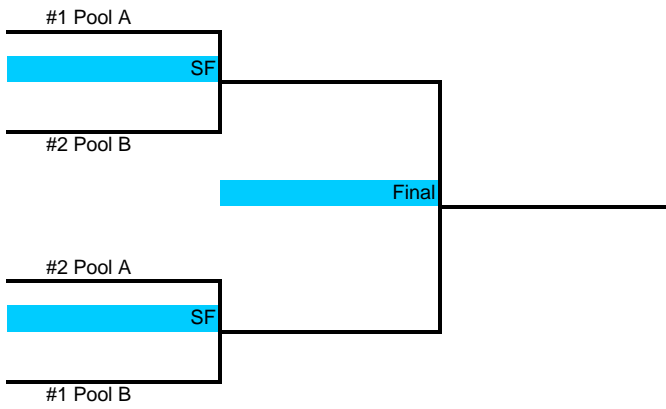

Match	Start	Teams	Work
1	8:00	1v3	2
2	8:45	2v4	1
3	ASAP	1v4	3
4	ASAP	2v3	1
5	ASAP	3v4	2
6	ASAP	1v2	4

Play will begin at 8am, second round at 8:45 and ASAP after that.

Directions are available on the KRVA.Org website

Pool Play (5 teams) = 2 sets to 25

Pool Play (4 teams) = 3 sets to 25

Warm Up procedure 2 - 4 - 4 - No Shared Hitting

Top 2 Teams Advance to Playoffs

Ties will be broken in accordance with the KRVA Jr Operating Code

Schedules are located on the website under Resources/ forms/ Jr Pool play

These matches will be best 2/3, starting at 4. Deciding Set starts at 0, switch at 8